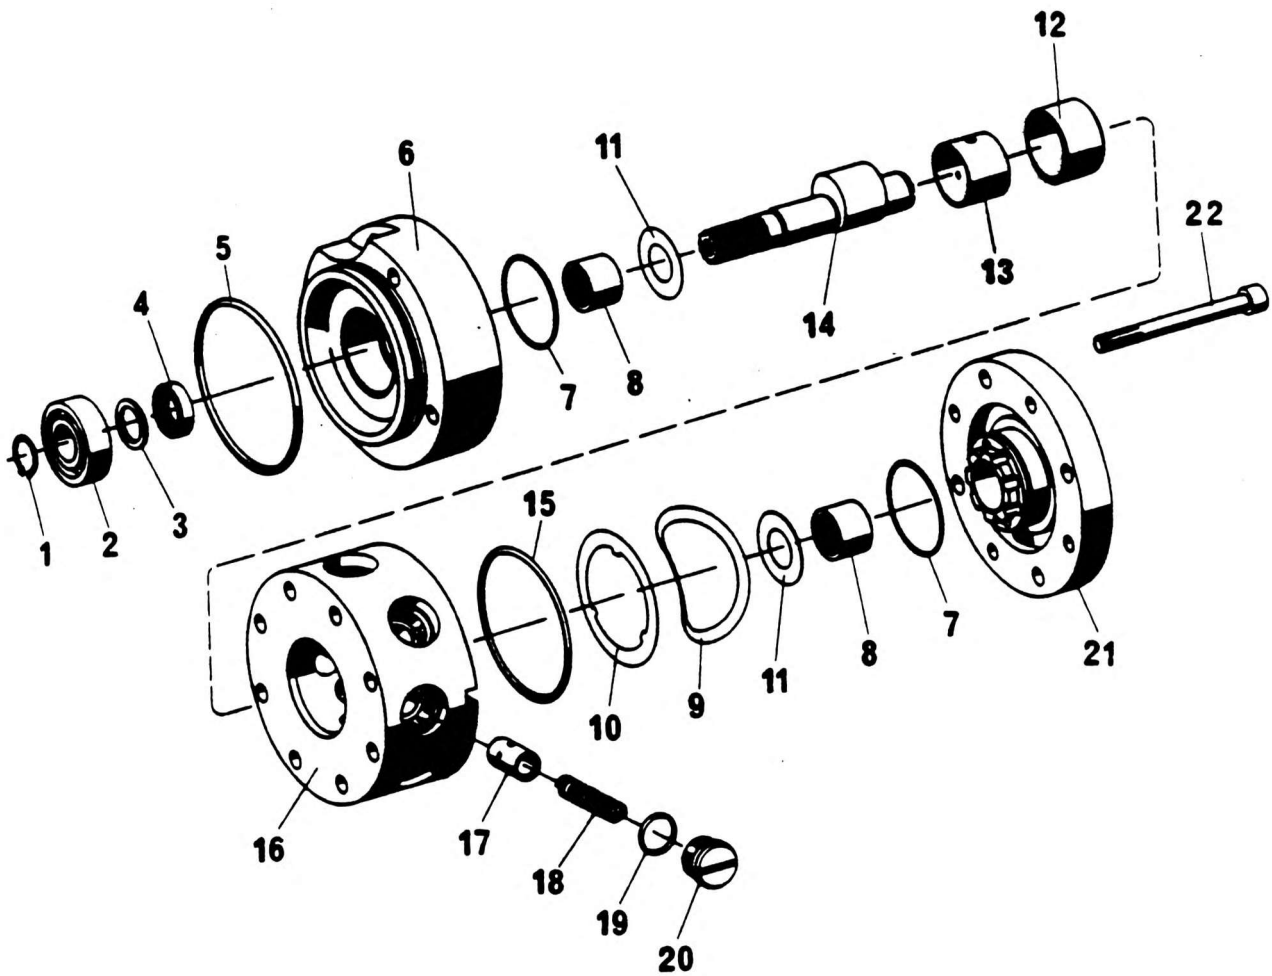

PUMP RADIAL PISTON

NO.	PART NO.	QTY.	DESCRIPTION	NO.	PART NO.	QTY.	DESCRIPTION
-	7-722-990088	1	Complete Assembly	15*	9-754-990004	1	'O' Ring
*	9-722-103581	1	Sealing Kit	16	9-722-990273	1	Housing
1	9-722-990068	1	Retainer Ring	17	9-722-990079	8	Piston
2	9-722-990069	1	Ball Bearing	18	9-722-990080	8	Comp. Spring
3	9-722-990070	1	Interm. Ring	19*	9-754-990005	8	'O' Ring
4*	9-722-990320	1	Shaft Seal	20	9-722-990106	8	Screw
5*	9-722-990321	1	'O' Ring	21	9-722-990082	1	Cover
6	9-722-990071	1	Cover	22	9-722-990274	4	Cap Screw M10 x 95
7*	9-754-990003	2	'O' Ring				
8	9-722-990072	2	Needle Bearing				
9	9-722-990113	1	Disc				
10	9-722-990073	1	Washer				
11	9-722-990074	2	Thrust Washer				
12	8783225	1	Ring Guide				
13	9-722-990076	1	Bushing				
14	9-722-990272	1	Eccentric Shaft				

7-722-990088
Issue No. 00